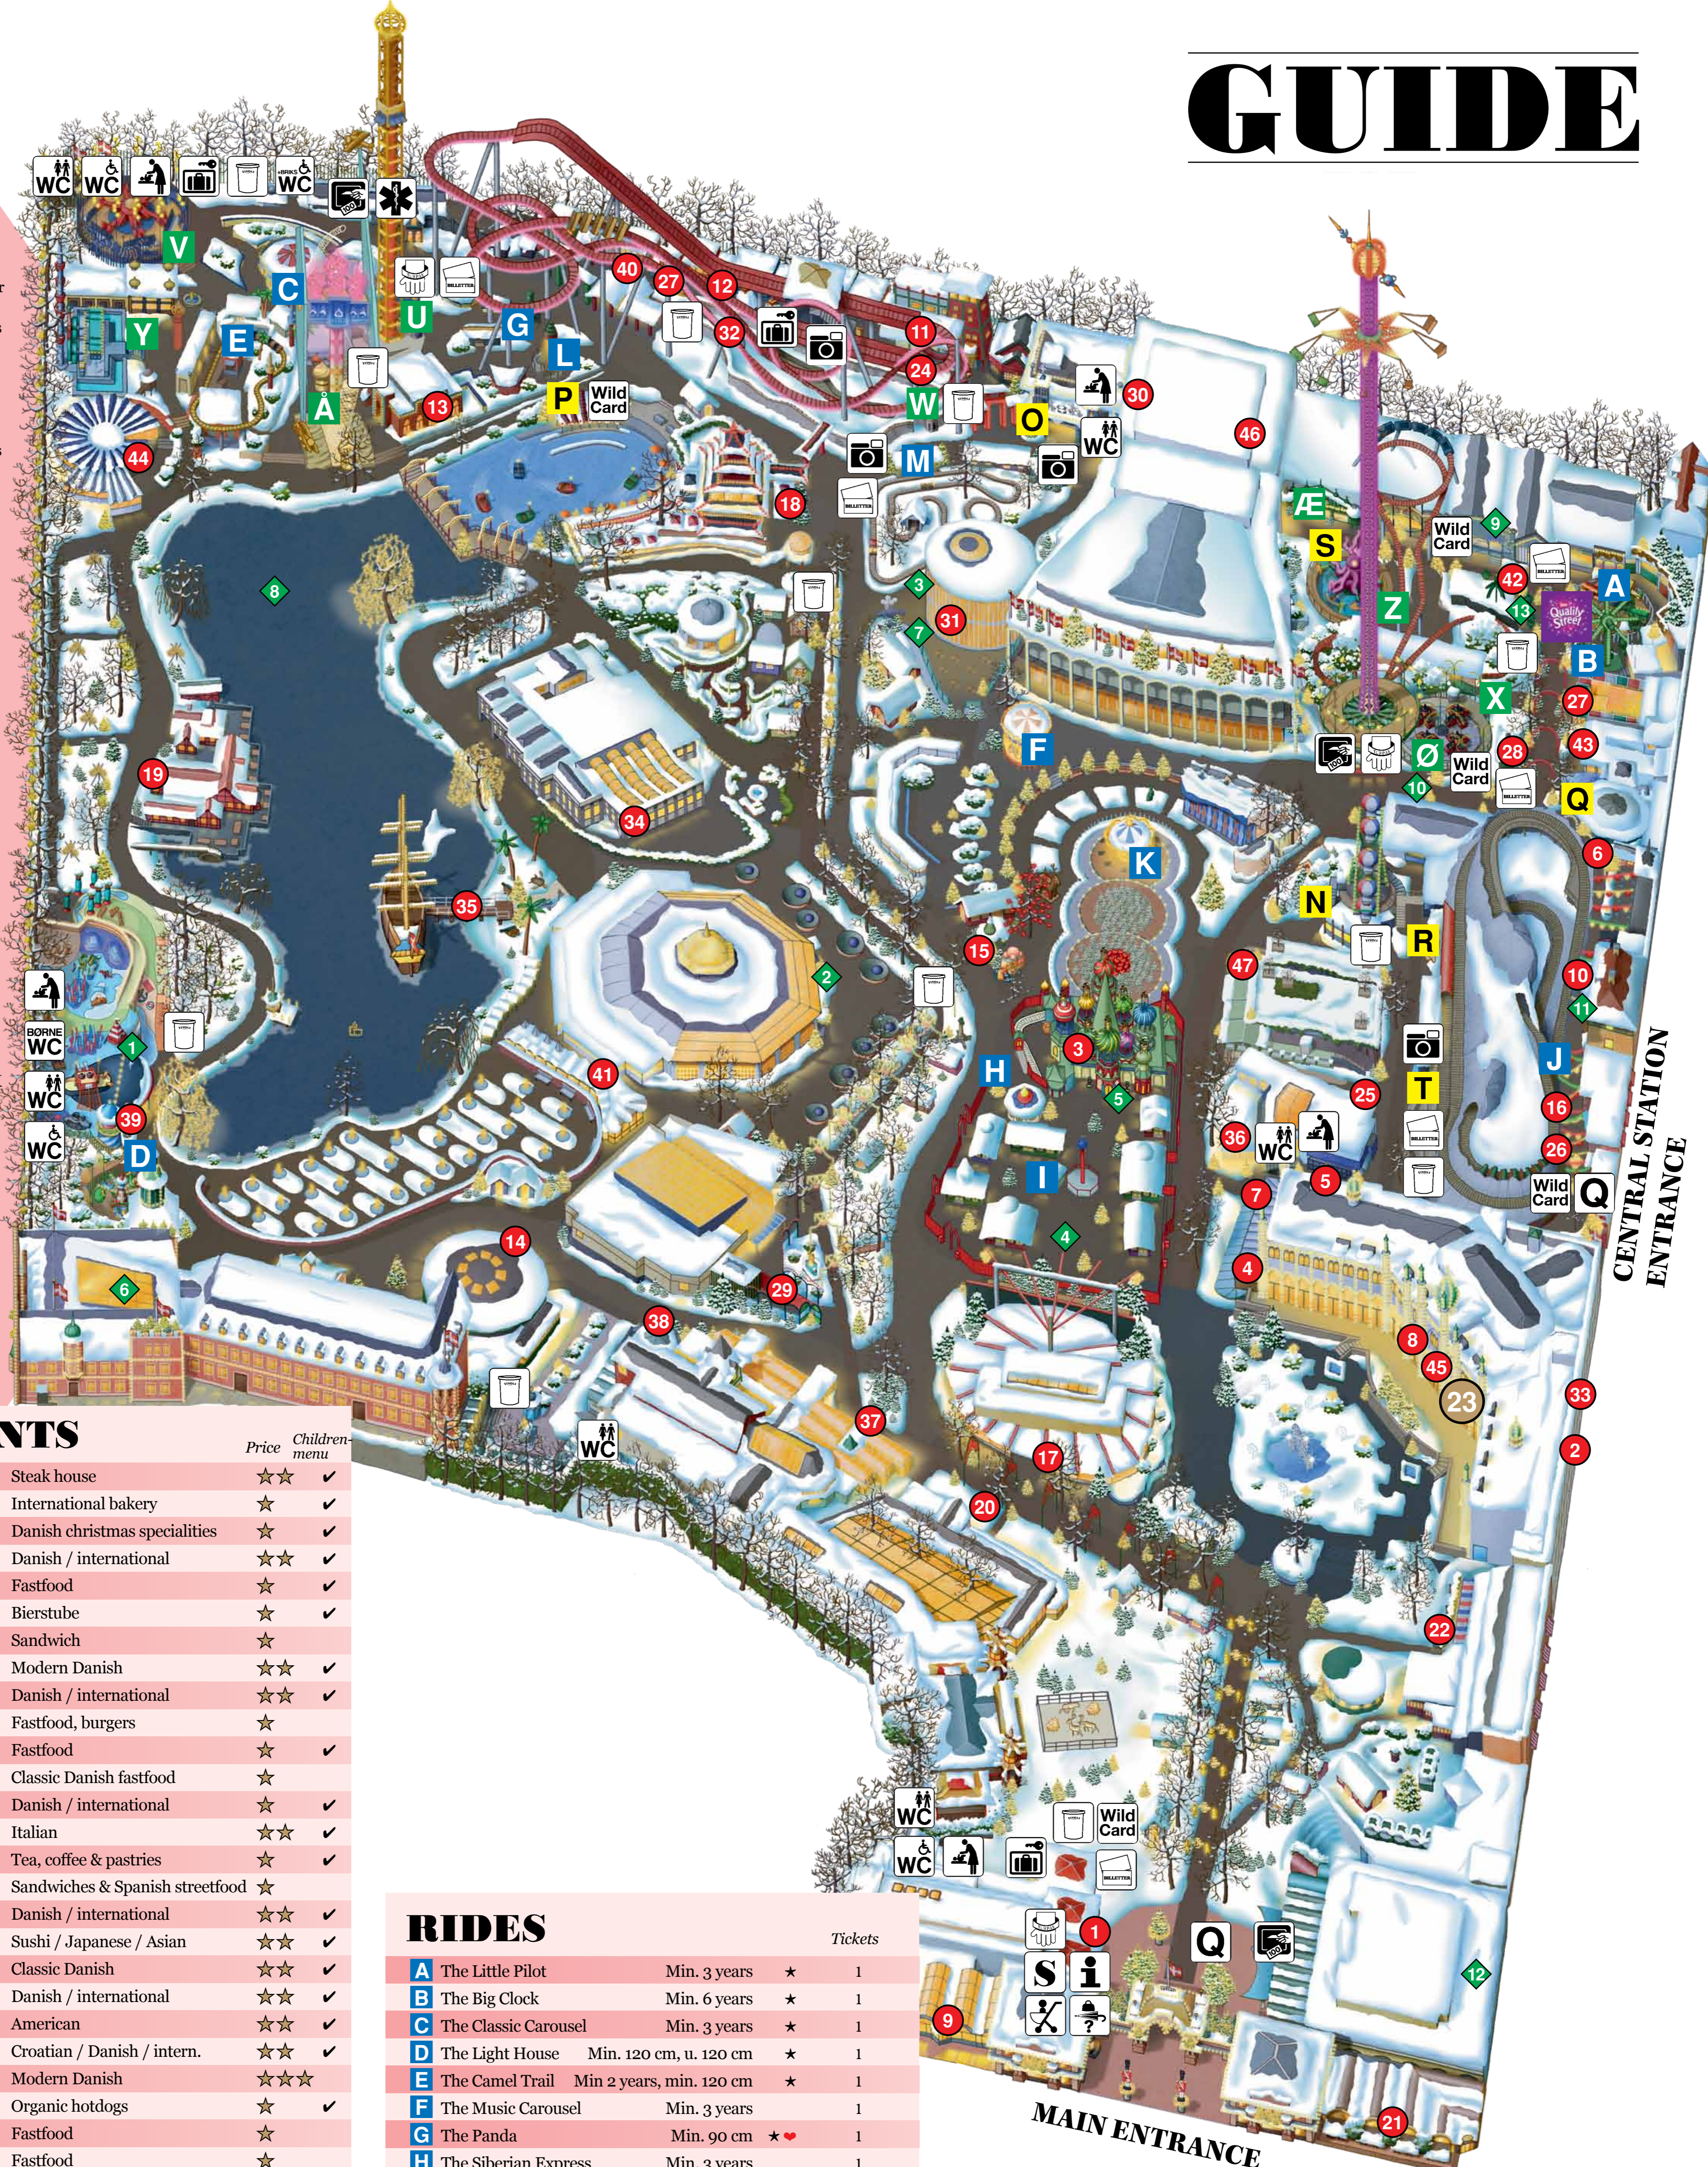

GUIDE

1. Information
   - Service Center / Ticket Center
   - Multi-ride ticket / Ride tickets
   - First Aid
   - Refundable Cup Automats
   - Multi-ride ticket / Ride tickets
   - Lockers
   - Lost & found
   - Q-Park / Parking tickets
   - Cash dispenser
   - Changing station
   - Wild Card / Multi-ride ticket
   - Baby prams/push
   - Ride Photo
   - Toilets for children
   - Toilets
   - Handicap toilets
   - Handicap toilets w. resting area
   - Michelin Restaurant
2. ☆ Main course below 125 DKK
   ☆☆ Main course between 125-200 DKK
   ☆☆☆ Main course over 200 DKK
3. ♥ Health limitations: back, heart etc. or pregnant
   ★ Or accompanied by a paying companion (min 14 years)

Loose effects, cell phones, spectacles, large earrings, listening devices, key rings etc. can not be carried on selected rides.

RESTAURANTS

		Price	Children-menu
1	A Hereford Beefstouw	Steak house	☆☆
2	Andersen Bakery	International bakery	☆☆
3	Basils Divan	Danish christmas specialties	☆☆
4	Balkonen	Danish / international	☆☆
5	Bazar Kaféen	Fastfood	☆☆
6	Biergarten	Bierstube	☆☆
7	Bodega Tivoli Vinstue	Sandwich	☆☆
8	Brasserie Nimb	Modern Danish	☆☆
9	Bryggeriet Apollo	Danish / international	☆☆
10	Bull Diner	Fastfood, burgers	☆☆
11	Burger House	Fastfood	☆☆
12	Bøfgrillen	Classic Danish fastfood	☆☆
13	Café Georg	Danish / international	☆☆
14	Café Ultimo Tivoli	Italian	☆☆
15	Chaplon Tea	Tea, coffee & pastries	☆☆
16	Churroria - Lune spanskør	Sandwiches & Spanish streetfood	☆☆
17	Den skaldede Kok	Danish / international	☆☆
18	Det japanske Taarn	Sushi / Japanese / Asian	☆☆
19	Færgetroens Bryghus	Classic Danish	☆☆
20	Grøften	Danish / international	☆☆
21	Hard Rock Café	American	☆☆
22	Hercegovina	Croatian / Danish / intern.	☆☆
23	Herman	Modern Danish	☆☆
24	Hotdog Corner	Organic hotdogs	☆☆
25	Intermezzo	Fastfood	☆☆
26	I LOV IT FOOD	Fastfood	☆☆
27	Italia - La Vecchia Signora	Italian	☆☆
28	Joe & The Juice	Juice bar	☆☆
29	Madklubben - Tivoli	Modern Danish	☆☆
30	mamma mokka café	Coffee bar	☆☆
31	mamma mokka extra	Coffee bar	☆☆
32	mamma mokka to-go	Coffee bar	☆☆
33	Nimb Bar'n'Grill	Steaks & Seafood	☆☆
34	Nimb Terrasse	French brasserie	☆☆
35	Pirateriet	Family restaurant	☆☆
36	Promenaden	Danish / international	☆☆
37	Paafuglen	Danish / international	☆☆
38	Paafuglens Bistro	Danish	☆☆
39	Rasmus Klump Pandekagehus	Pandekager	☆☆
40	Spisepinden	Asian fastfood	☆☆
41	Socaféen	Classic Danish lunch	☆☆
42	Tivoligrillen	Fastfood	☆☆
43	Vaffelbageriet	Patisserie / icecream	☆☆
44	Viften	Danish	☆☆
45	Vinotek	Wine & tapas	☆☆
46	wagamama	Asian noodle bar	☆☆
47	Woodhouse	Lounge & Burger bar	☆☆

RIDES

		Tickets
A	The Little Pilot	Min. 3 years ★ 1
B	The Big Clock	Min. 6 years ★ 1
C	The Classic Carousel	Min. 3 years ★ 1
D	The Light House	Min. 120 cm, u. 120 cm ★ 1
E	The Camel Trail	Min 2 years, min. 120 cm ★ 1
F	The Music Carousel	Min. 3 years 1
G	The Panda	Min. 90 cm ★ ♥ 1
H	The Siberian Express	Min. 3 years 1
I	The Siberian Tower	M. 120 cm, u. 120 cm ♥ 1
J	The Fun House	Min. 6 years ★ 1
K	The Swing Carousel	Min 120 cm 1
L	The Temple Tower	Min. 90 cm, u. 120 cm ★ 1
M	The Vintage Cars	Min. 3 years ★ 1
N	The Ferris Wheel	Min. 6 years ★ 2
O	The Flying Trunk	Min. 130 cm ★ 2
P	The Dragon Boats	Per boat, min. 8 years ★ 2
Q	The Galley Ships	Min 2 år, min. 120 cm ★ 2
R	The Mine	Min. 8 years ★ 2
S	Nautilus	Min. 120 cm ★ 2
T	The Roller Coaster	Min. 120 cm ★ 2
U	The Golden Tower	Min. 140 cm ♥ 3
V	The Dragon	Min. 140 cm ♥ 3
W	The Demon	Min. 132 cm ♥ 3
X	The Star Flyer	Min. 120 cm, u. 140 cm ★ ♥ 3
Y	The Monsoon	Min. 140 cm ♥ 3
Z	The Odin Express	Min. 2 years, min. 130 cm ★ ♥ 3
Æ	The Bumper Cars	Min. 2 years, min. 135 cm ★ ♥ 3
Ø	The Spinning Top	Min. 2 years, min. 130 cm ★ ♥ 3
Å	Vertigo	Min. 140 cm ♥ 3

ENTERTAINMENT